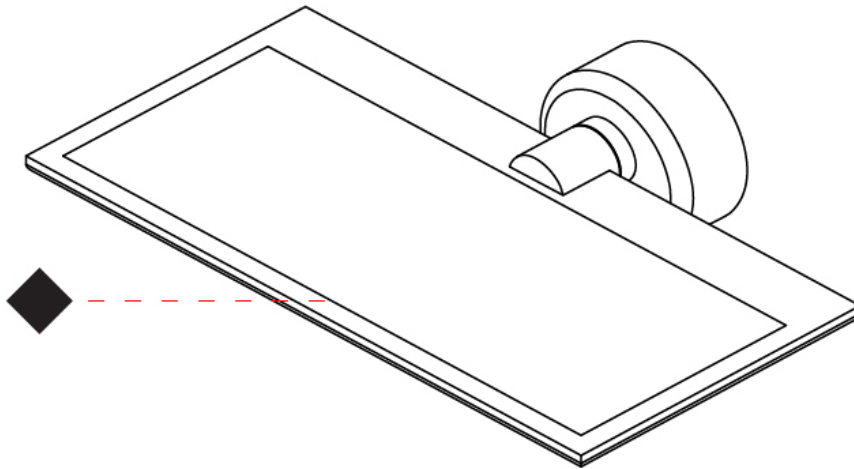

GIUUP SINGLE SURFACE

D43029-

PROJECT

TYPE

SPECIFIER

QUANTITY

DATE