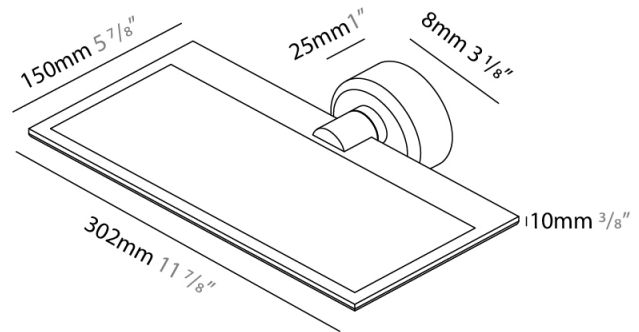

GENERAL

Series: GiuUp
 Subseries: GiuUp 1
 Brand: Icône
 Division: Design
 Mounting Type: Surface
 Mounting Location: Wall
 Subcategory: Ambient

PHYSICAL

Shape: Rectangle
 Length (mm): 302
 Length (in): 11 7/8
 Width (mm): 150
 Width (in): 5 7/8
 Light Distribution: Direct / Indirect
 Fixture Finish: WHI / BLK / DGY
 Fixture Material: Aluminum
 Cable Details: 800mm / 31 1/2"

GENERAL

Series: GiuUp
 Subseries: GiuUp Single
 Brand: Icone
 Division: Design
 Mounting Type: Surface
 Mounting Location: Wall
 Subcategory: Ambient

PHYSICAL

Shape: Rectangle
 Length (mm): 302
 Length (in): 11 7/8
 Width (mm): 150
 Width (in): 5 7/8
 Light Distribution: Direct / Indirect
 Fixture Finish: WHI / BLK / DGY
 Fixture Material: Aluminum

OPTICAL

RATINGS AND CERTIFICATIONS

Certified By: Certified for North American Standards
 IP rating: IP20

Ø108mm 4 1/4"

J-Box Cover Plate included

GIUUP SINGLE SURFACE

D43029-

PROJECT	_____
TYPE	_____
SPECIFIER	_____
QUANTITY	_____
DATE	_____

GENERAL

Series: GiuUp
 Brand: Icone
 Division: Design
 Mounting Type: Surface
 Mounting Location: Wall
 Subcategory: Ambient

PHYSICAL

Shape: Rectangle
 Length (mm): 302
 Length (in): 11 7/8
 Width (mm): 150
 Width (in): 5 7/8
 Light Distribution: Direct / Indirect
 Fixture Finish: WHI / BLK / DGY
 Fixture Material: Aluminum
 Cable Details: 800mm / 31 1/2"